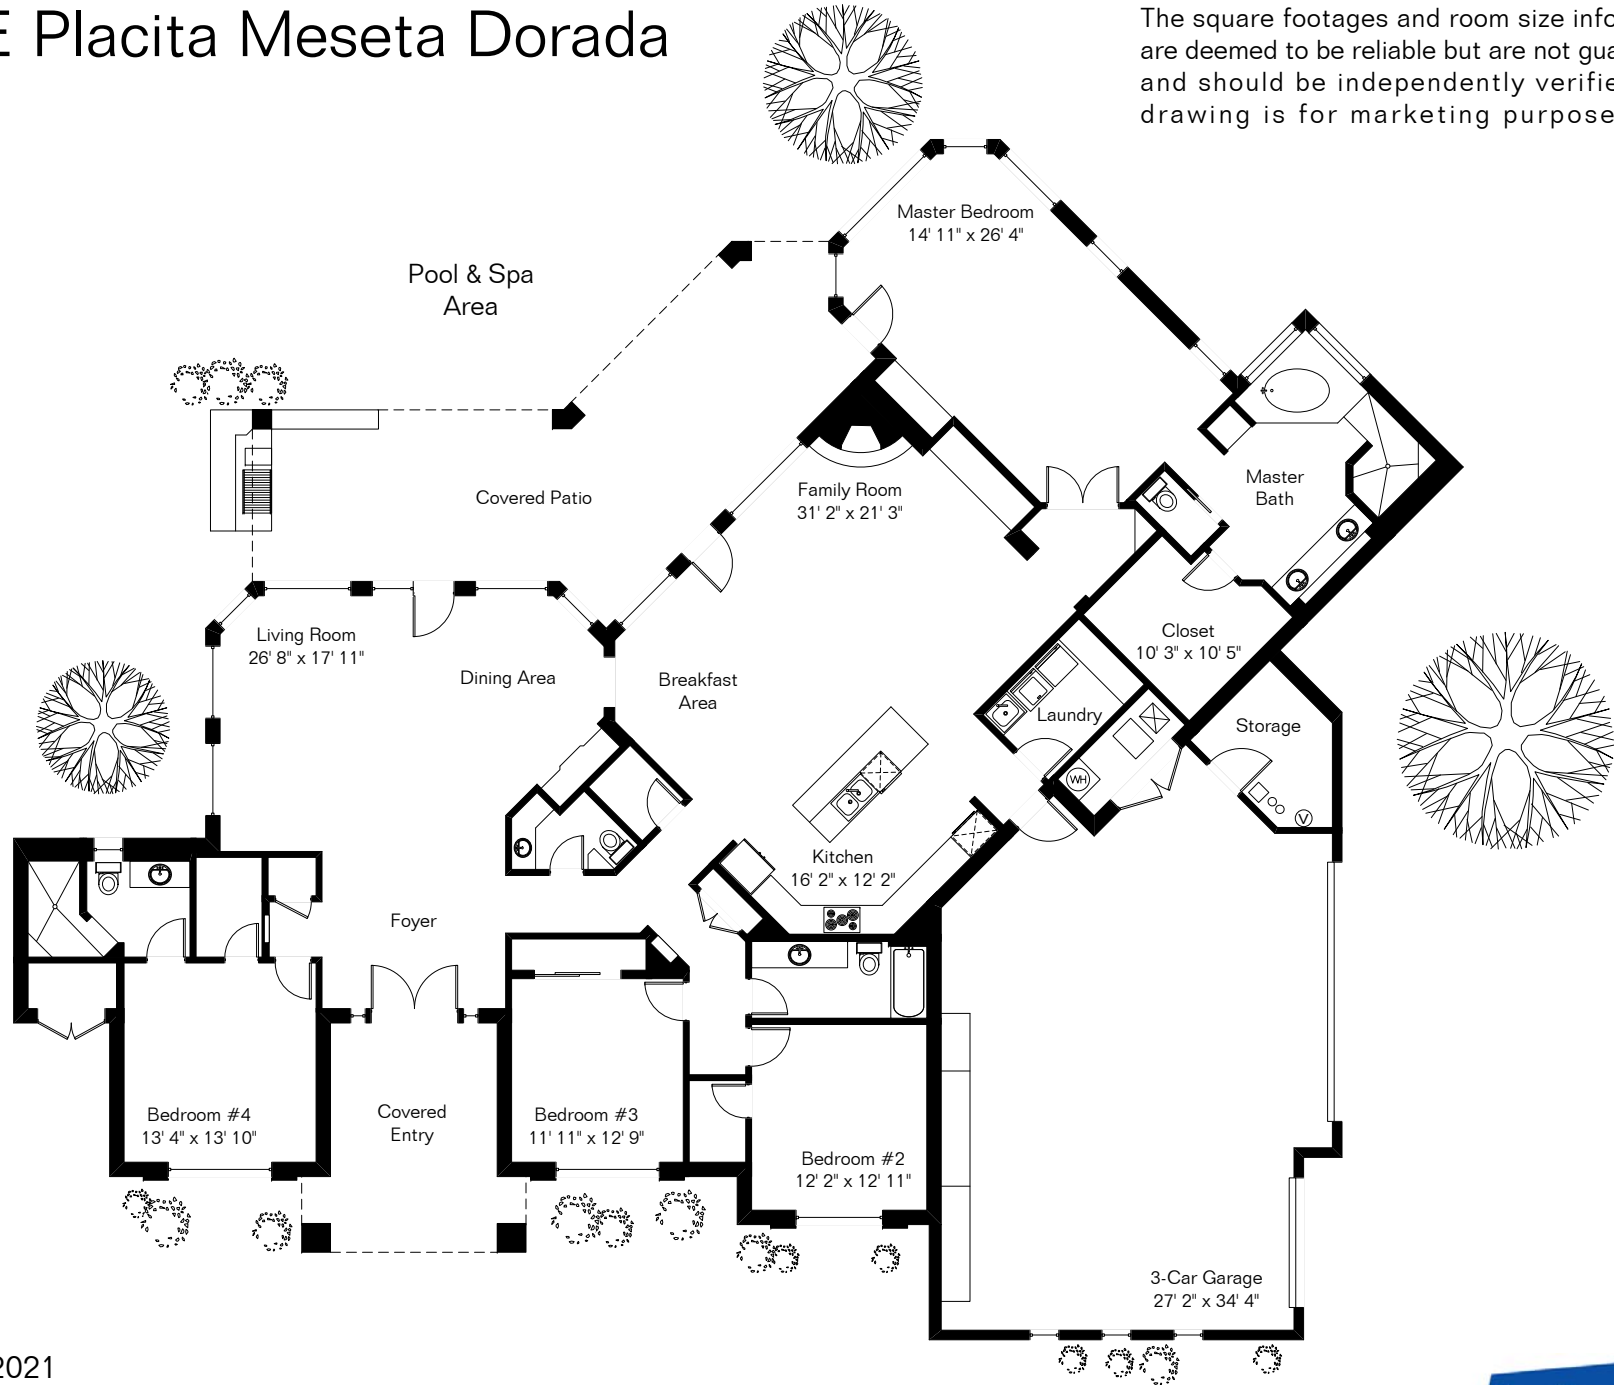

# 1342 E Placita Meseta Dorada

The square footages and room size information are deemed to be reliable but are not guaranteed and should be independently verified. This drawing is for marketing purposes only.

Site Visit April 2021

0 ft. 6 ft. 10 ft. 20 ft.

Copyright 2021 Floor Plans First! LLC  
All Rights Reserved.

Living Area 3,504 Sq Ft  
Garage 1,116 Sq Ft

Floor Plans First!  
See the Floor Plan First!  
FloorPlansFirst.com  
(520) 881-1500